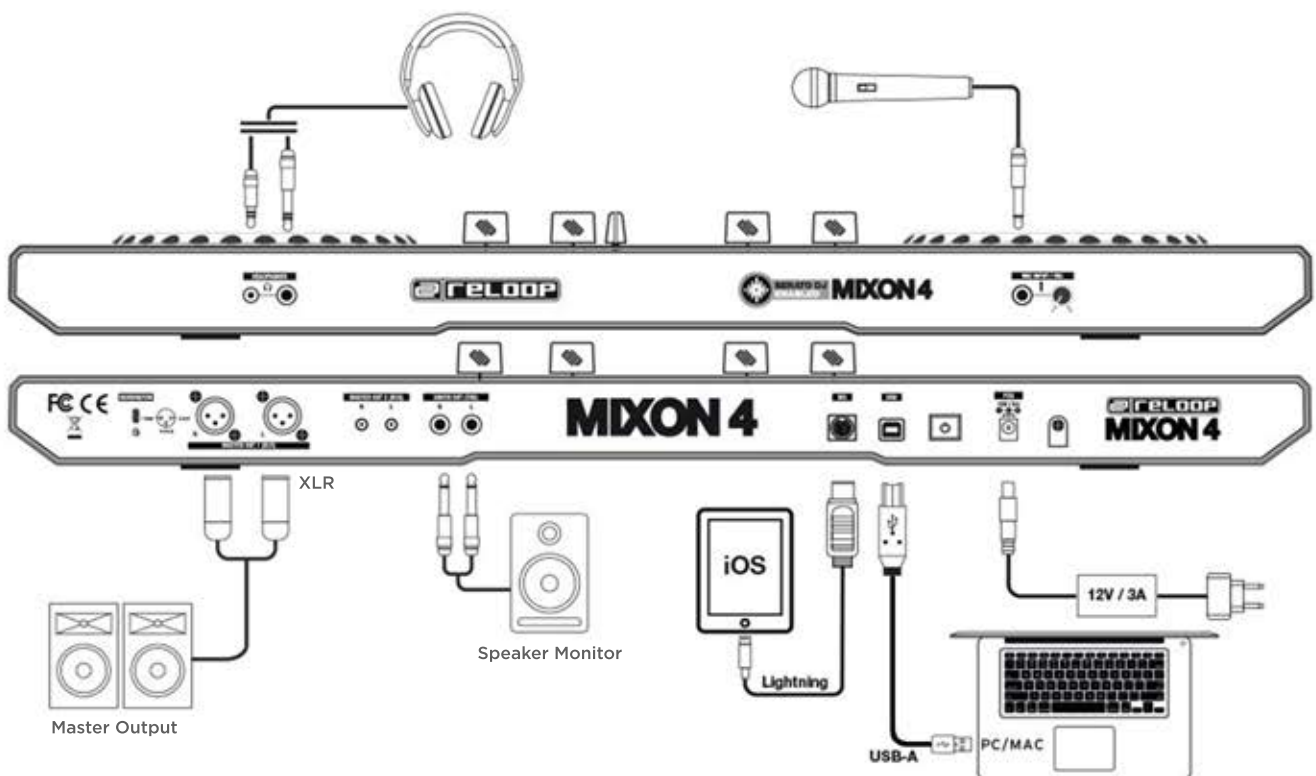

TECNICAL RIDER: RELOOP MIXON 4

DJ EQUIPMENT INFORMATION

- 1 Controller Reelap Mixon 4
- 1 Headphone
- 1 Laptop with Algoriddim sotware “Dj Pro”
- 1 iPad Pro 12,9” with Algoriddim app “Dj Pro”
- 1 Monitor Speaker
- 1 Microphone
- 1 Table Height 1,20 m x Width 1,20 m x Depth 0,60 m

DJ EQUIPMENT LAYOUT SCHEMATIC

TECNICAL RIDER: VINYL SET UP

DJ EQUIPMENT INFORMATION

- 2 x turntables: Technics SL 1210/1200 MKII
- 1 x mixing console: Allen&Heath XONE-23 preferred or any professional Dj Mixer
- 2 x Dj cartridges (Ortofon Concorde MKII) + needles in perfect condition
- 1 x monitor speakers
- 1 Headphone
- 1 Microphone
- 1 Table Height 1,20 m x Width 1,20 m x Depth 0,60 m

DJ EQUIPMENT LAYOUT SCHEMATIC

Technics SL-1200 MKII + Ortofon Concorde MKII

Mixer Allen&Heat XONE-23

Technics SL-1200 MKII + Ortofon Concorde MKII

Monitor speaker

Headphone